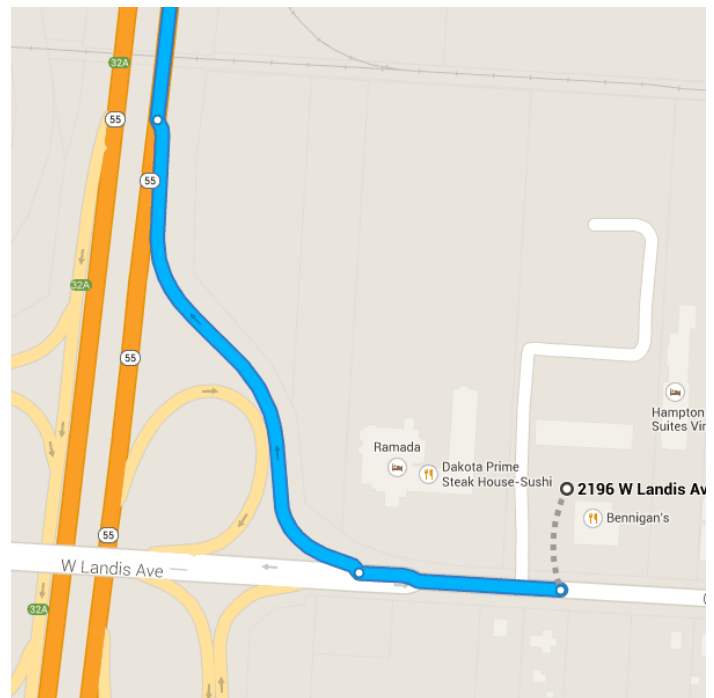

Directions from 2196 W Landis Ave to 601 S Central Ave

o 2196 W Landis Ave

Vineland, NJ 08360

Get on NJ-55 N

- 0.4 mi / 39 s
- ↑ 1. Head west on W Landis Ave

---

 0.1 mi
- ↗ 2. Slight right onto the New Jersey 55 N ramp

---

 0.3 mi

Continue on NJ-55 N to W Garden Rd. Take exit 35 from NJ-55 N