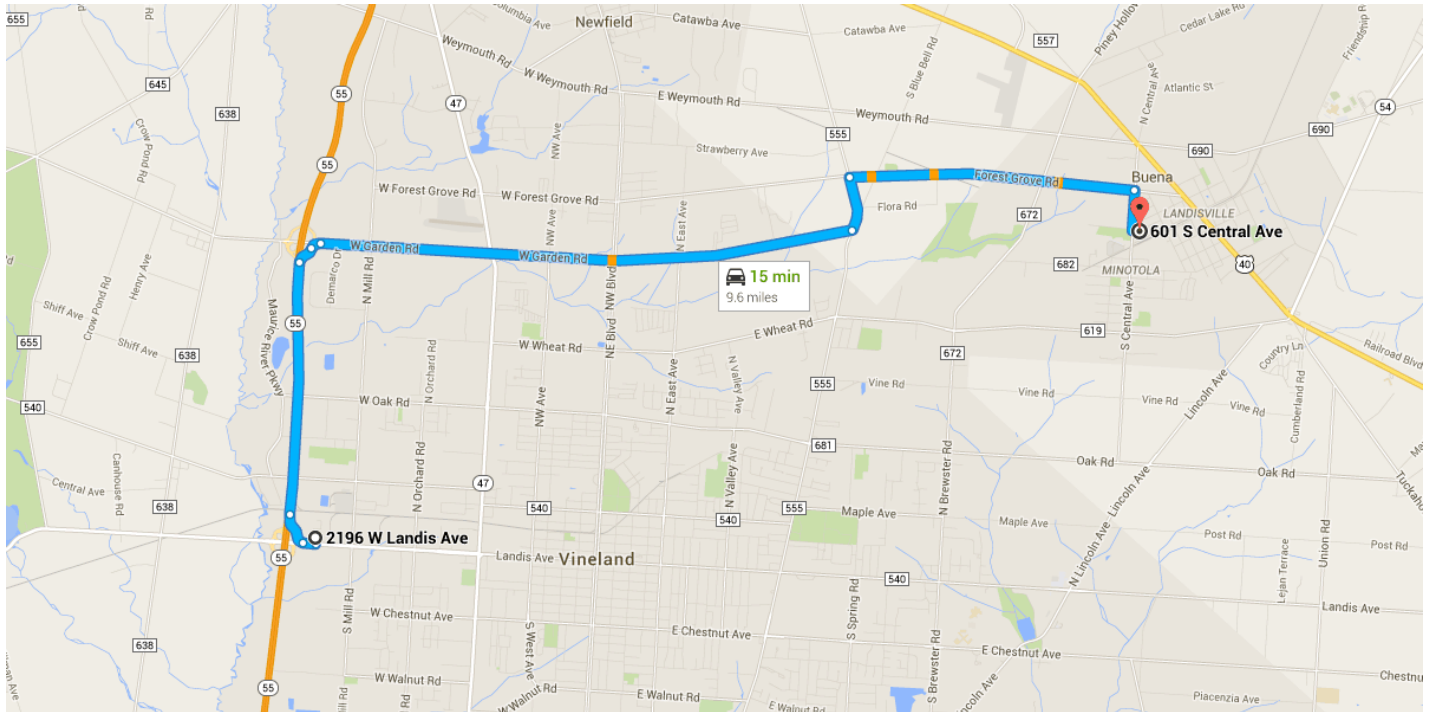

Directions from 2196 W Landis Ave to 601 S Central Ave

o 2196 W Landis Ave

Vineland, NJ 08360

Get on NJ-55 N

- 0.4 mi / 39 s
- ↑ 1. Head west on W Landis Ave

---

 0.1 mi
- ↗ 2. Slight right onto the New Jersey 55 N ramp

---

 0.3 mi

Continue on NJ-55 N to W Garden Rd. Take exit 35 from NJ-55 N