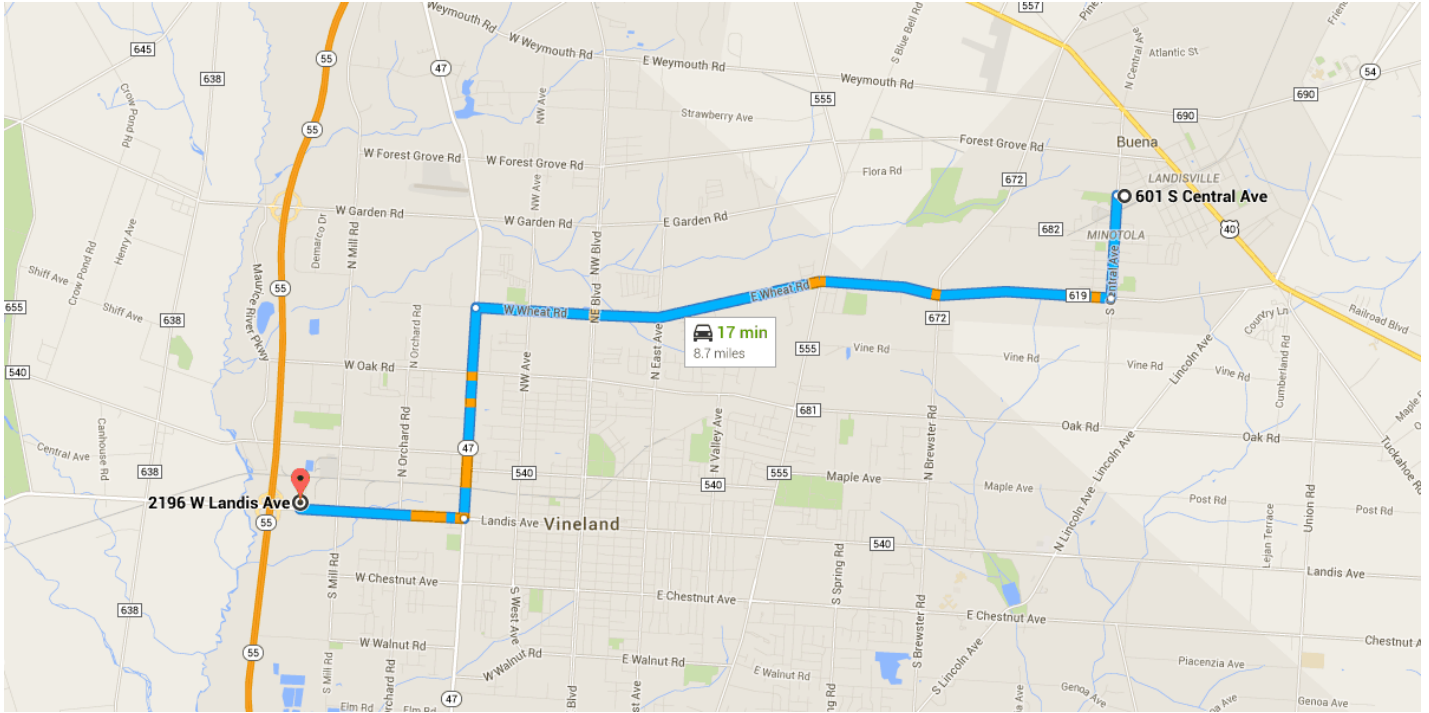

### Directions from 601 S Central Ave to 2196 W Landis Ave

#### ○ 601 S Central Ave

Landisville, NJ 08326

1. Head south on S Central Ave toward Northwest Blvd

↑ 0.8 mi

2. Turn right onto Wheat Rd

↘ 5.0 mi

3. Turn left onto N Delsea Dr

↙ 1.6 mi

4. Turn right onto W Landis Ave

↘ Destination will be on the right 1.3 mi

#### ◎ 2196 W Landis Ave

Vineland, NJ 08360

These directions are for planning purposes only. You may find that construction projects, traffic, weather, or other events may cause conditions to differ from the map results, and you should plan your route accordingly. You must obey all signs or notices regarding your route.