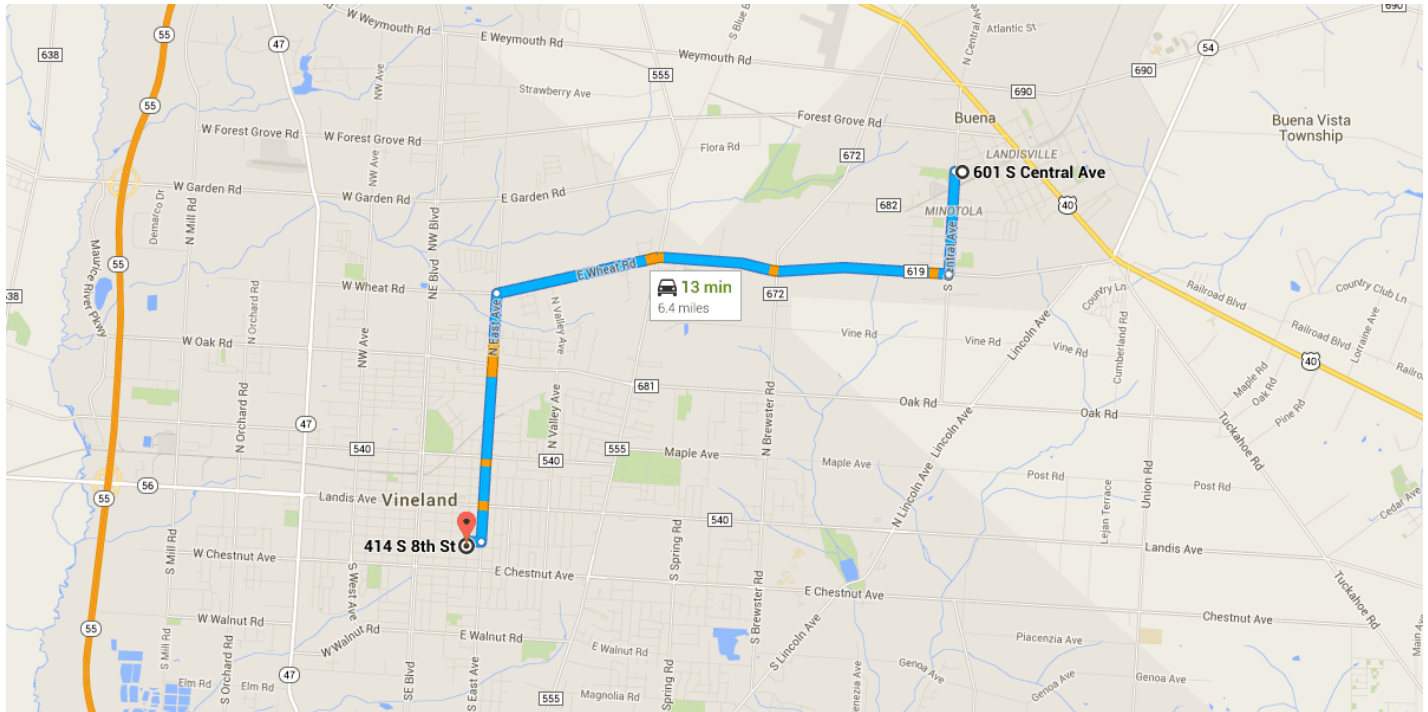

Directions from 601 S Central Ave to 414 S 8th St

○ 601 S Central Ave

Landisville, NJ 08326

1. Head **south** on S Central Ave toward Northwest Blvd

↑ _____ 0.8 mi

2. Turn **right** onto Wheat Rd

↘ _____ 3.5 mi

3. Turn **left** onto N East Ave

↙ _____ 1.9 mi

4. Turn **right** onto Almond St

↘ _____ 0.1 mi

5. Take the 1st **left** onto S 8th St

↙ _____ 174 ft
 Destination will be on the right

○ 414 S 8th St

Vineland, NJ 08360

These directions are for planning purposes only. You may find that construction projects, traffic, weather, or other events may cause conditions to differ from the map

results, and you should plan your route accordingly. You must obey all signs or notices regarding your route.