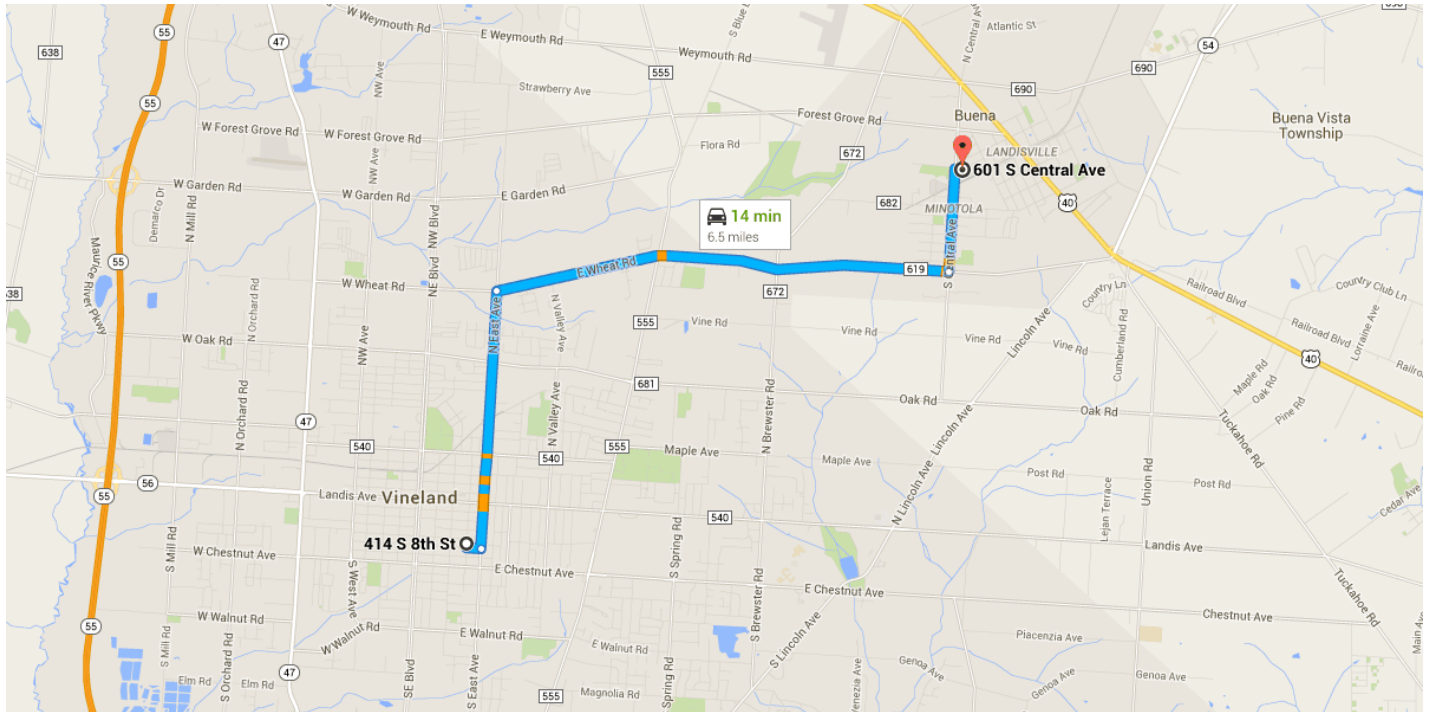

Directions from 414 S 8th St to 601 S Central Ave

○ 414 S 8th St

Vineland, NJ 08360

1. Head **south** on S 8th St toward E Quince St

↑ _____ 194 ft

2. Take the 1st **left** onto E Quince St

↶ _____ 0.1 mi

3. Turn **left** onto S East Ave

↶ _____ 2.0 mi

4. Turn **right** onto E Wheat Rd

↷ _____ 3.5 mi

5. Turn **left** onto S Central Ave

↶ _____ 0.8 mi
 Destination will be on the right

○ 601 S Central Ave

Landisville, NJ 08326

These directions are for planning purposes only. You may find that construction projects, traffic, weather, or other events may cause conditions to differ from the map

results, and you should plan your route accordingly. You must obey all signs or notices regarding your route.